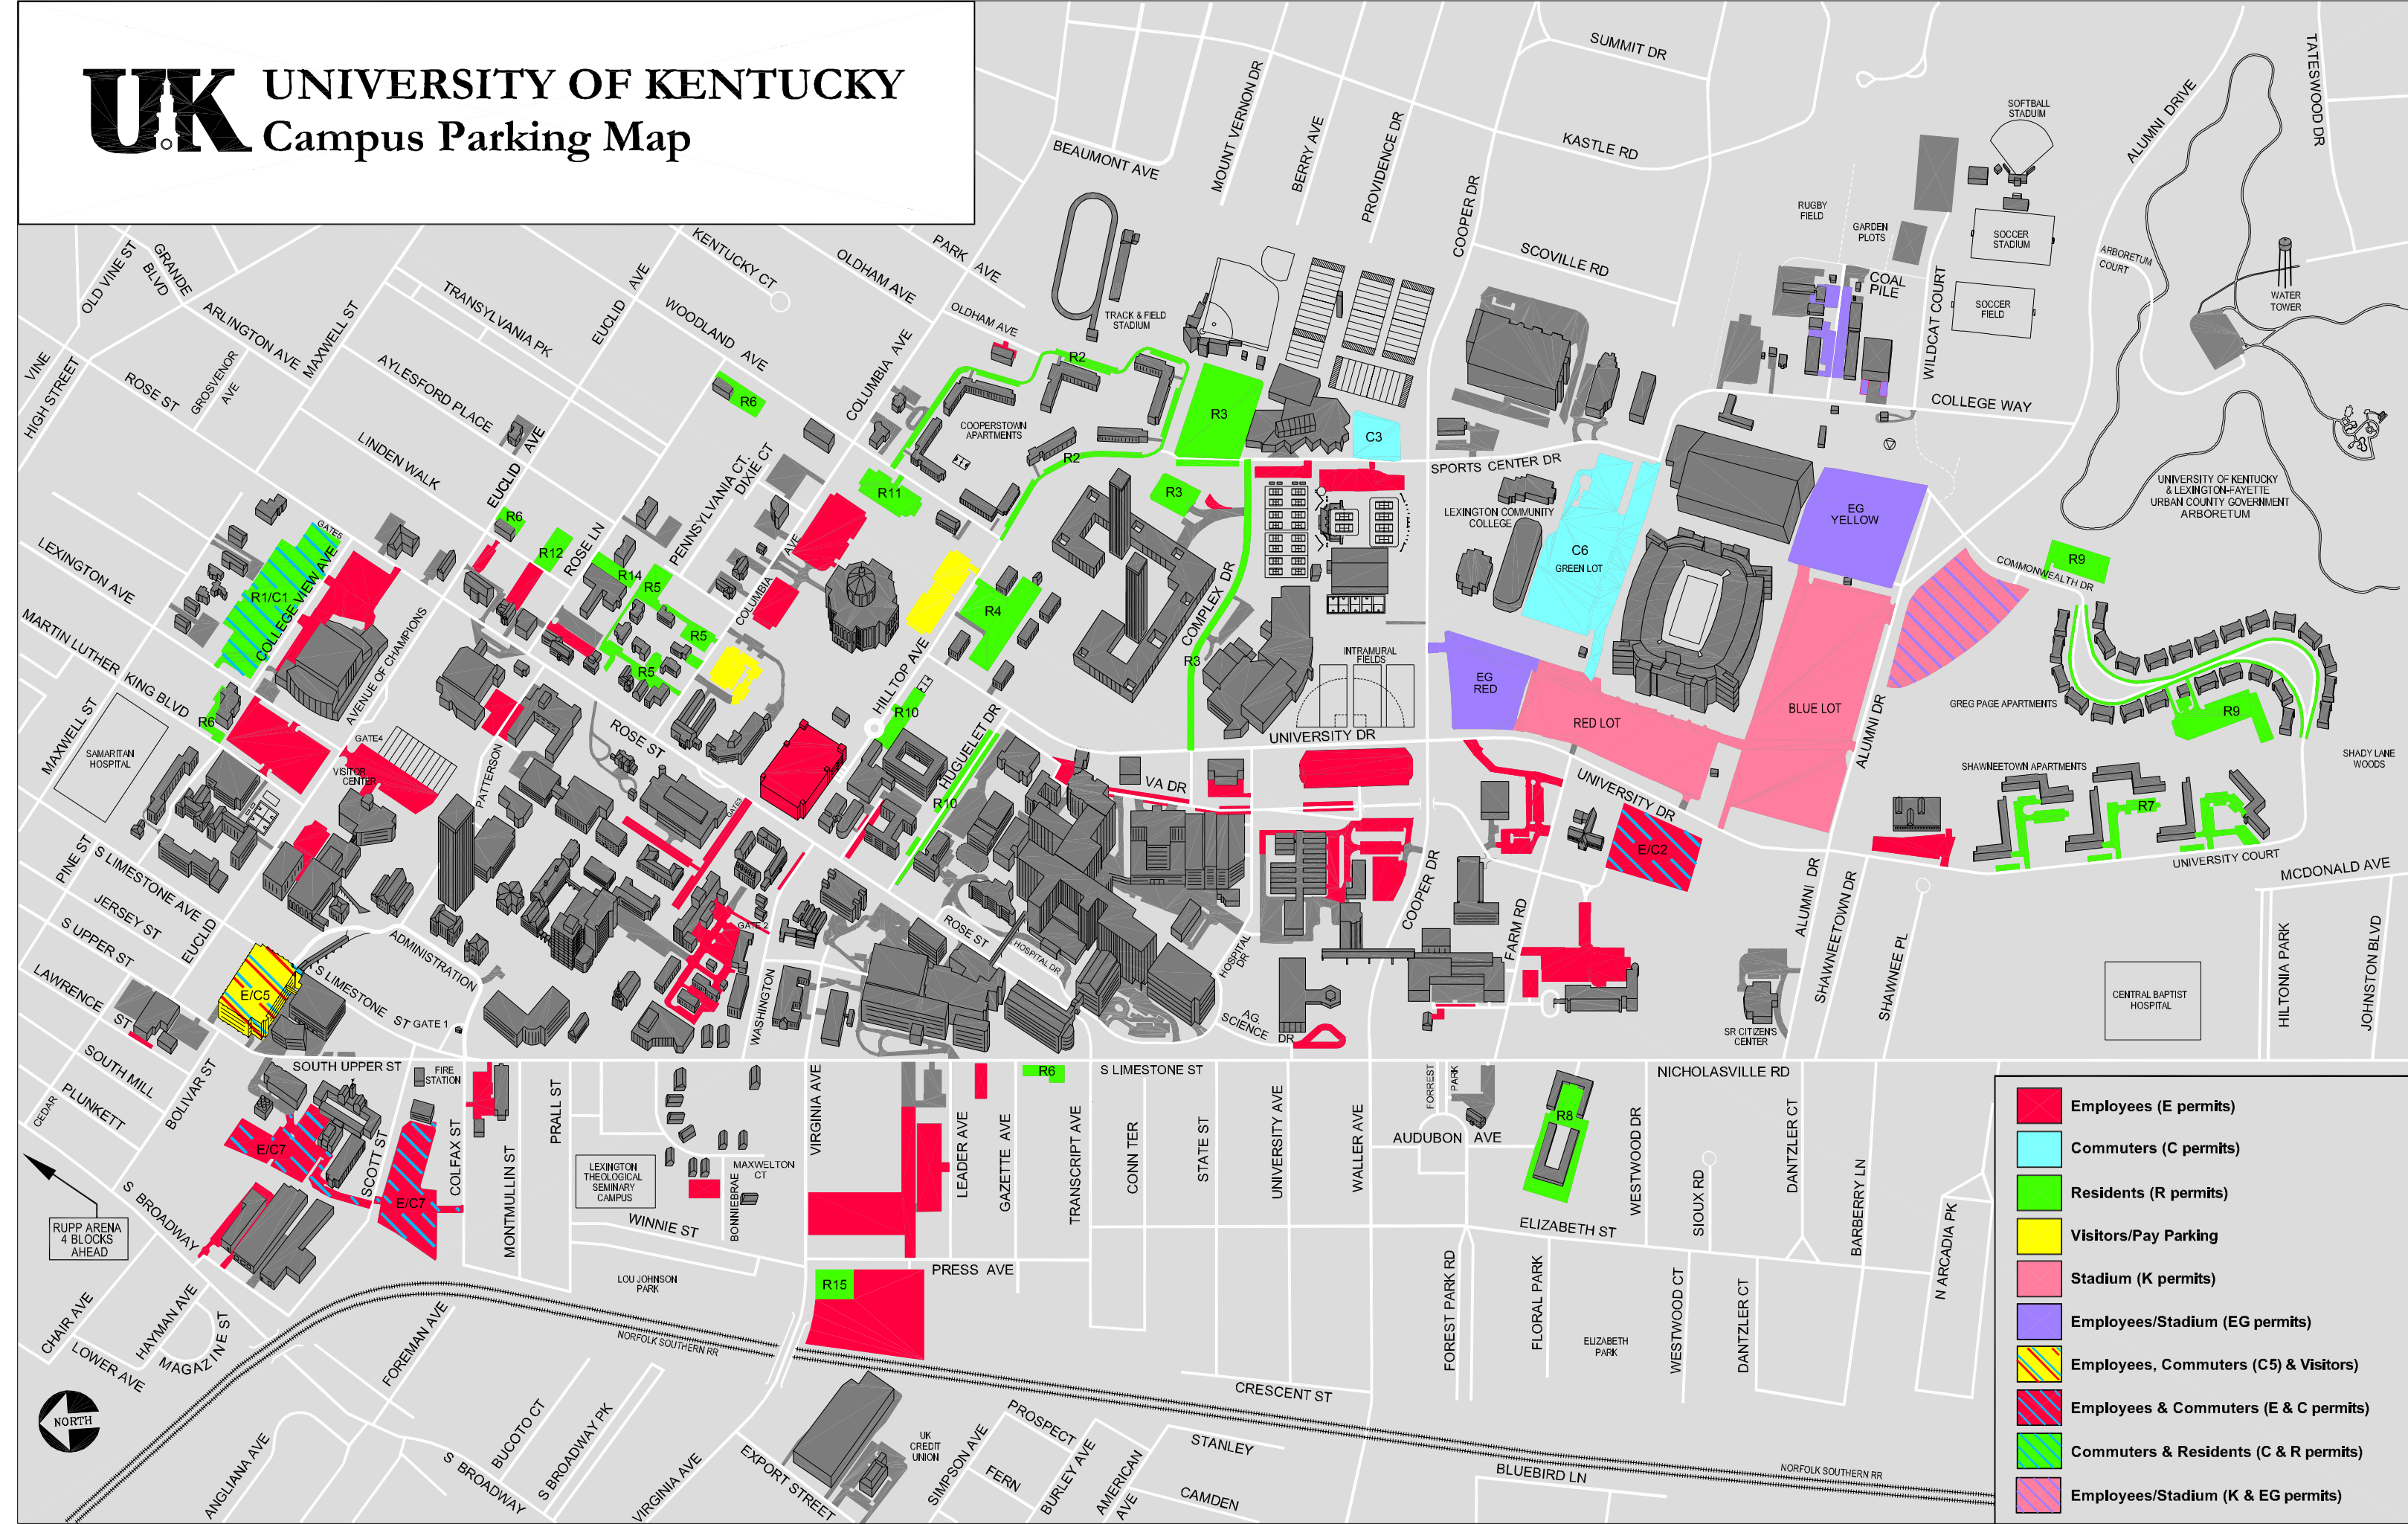

UK UNIVERSITY OF KENTUCKY

Campus Parking Map

- Employees (E permits)
- Commuters (C permits)
- Residents (R permits)
- Visitors/Pay Parking
- Stadium (K permits)
- Employees/Stadium (EG permits)
- Employees, Commuters (C5) & Visitors
- Employees & Commuters (E & C permits)
- Commuters & Residents (C & R permits)
- Employees/Stadium (K & EG permits)

RUPP ARENA
4 BLOCKS
AHEAD